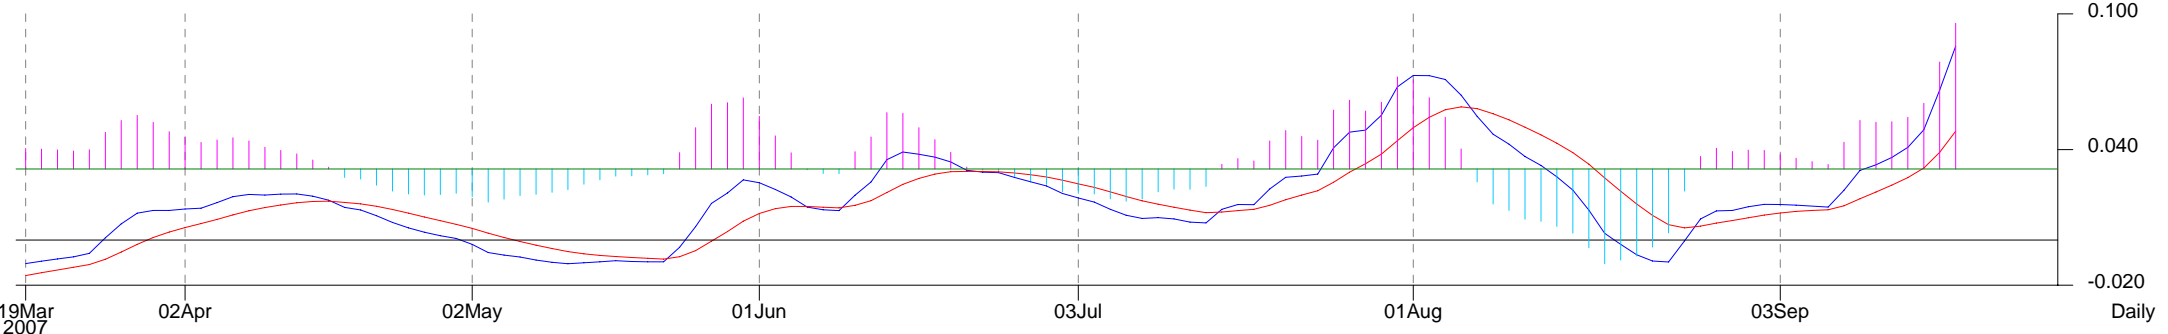

18/09/2007 Op: 1.250 Hi: 1.350 Lo: 1.230 Cl: 1.310

Vol : 47,522,000 Avg : 16,493,464

(K)

MACD1 : 0.086 MACD2 : 0.048 Diff : 0.038 12&26/9 MACD

19Mar 2007 02Apr 02May 01Jun 03Jul 01Aug 03Sep Daily