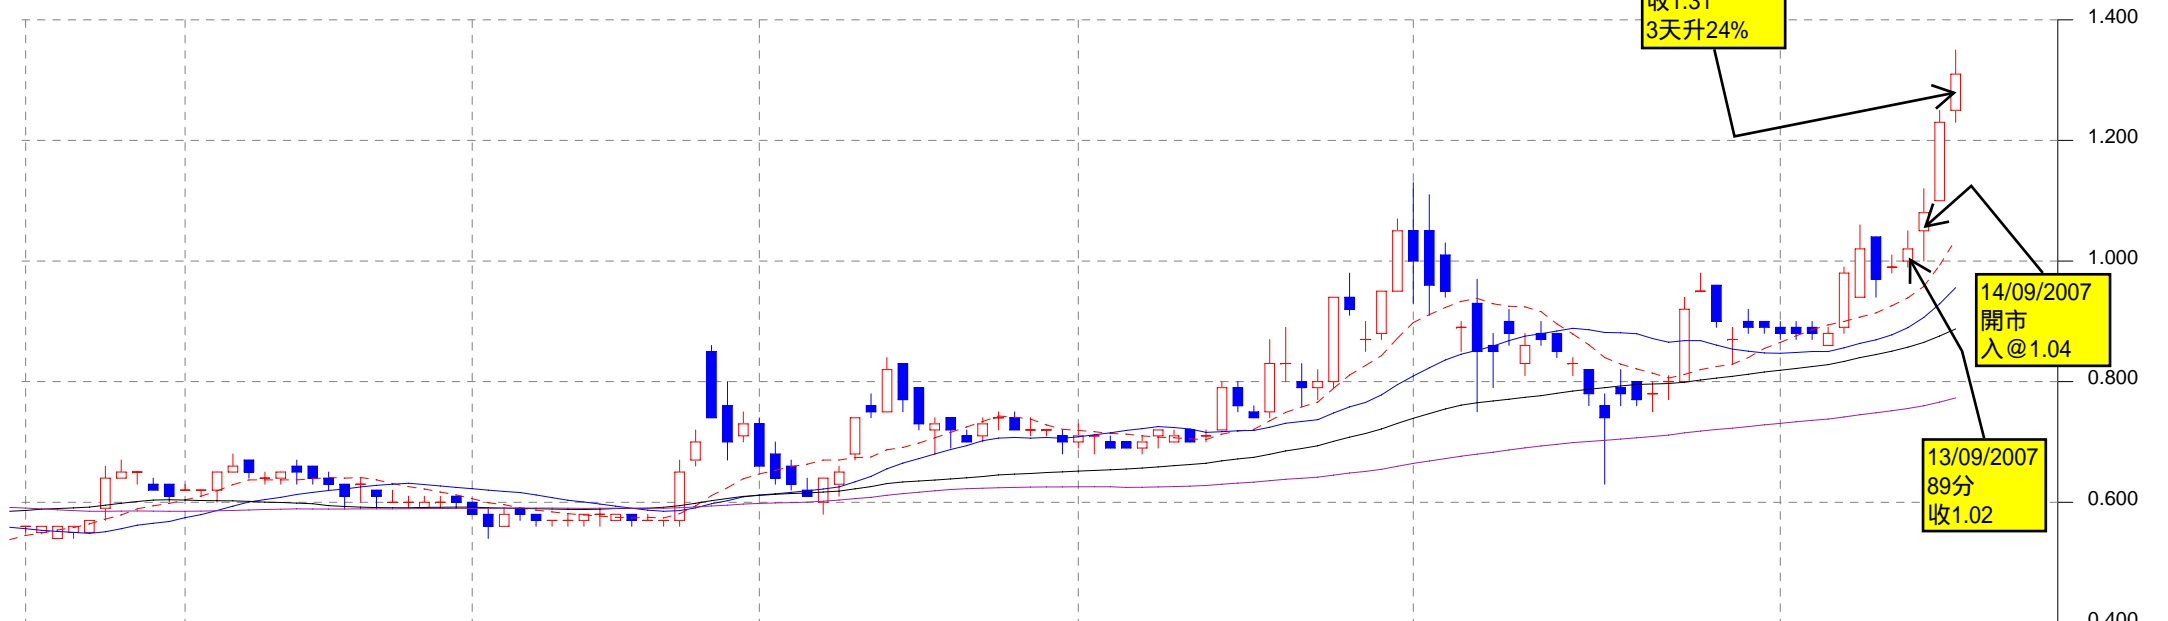

18/09/2007 Op: 1.250 Hi: 1.350 Lo: 1.230 Cl: 1.310

Vol : 47,522,000 Avg : 16,493,464

(K)

MACD1 : 0.086 MACD2 : 0.048 Diff : 0.038 12&26/9 MACD

19Mar 2007 02Apr 02May 01Jun 03Jul 01Aug 03Sep Daily